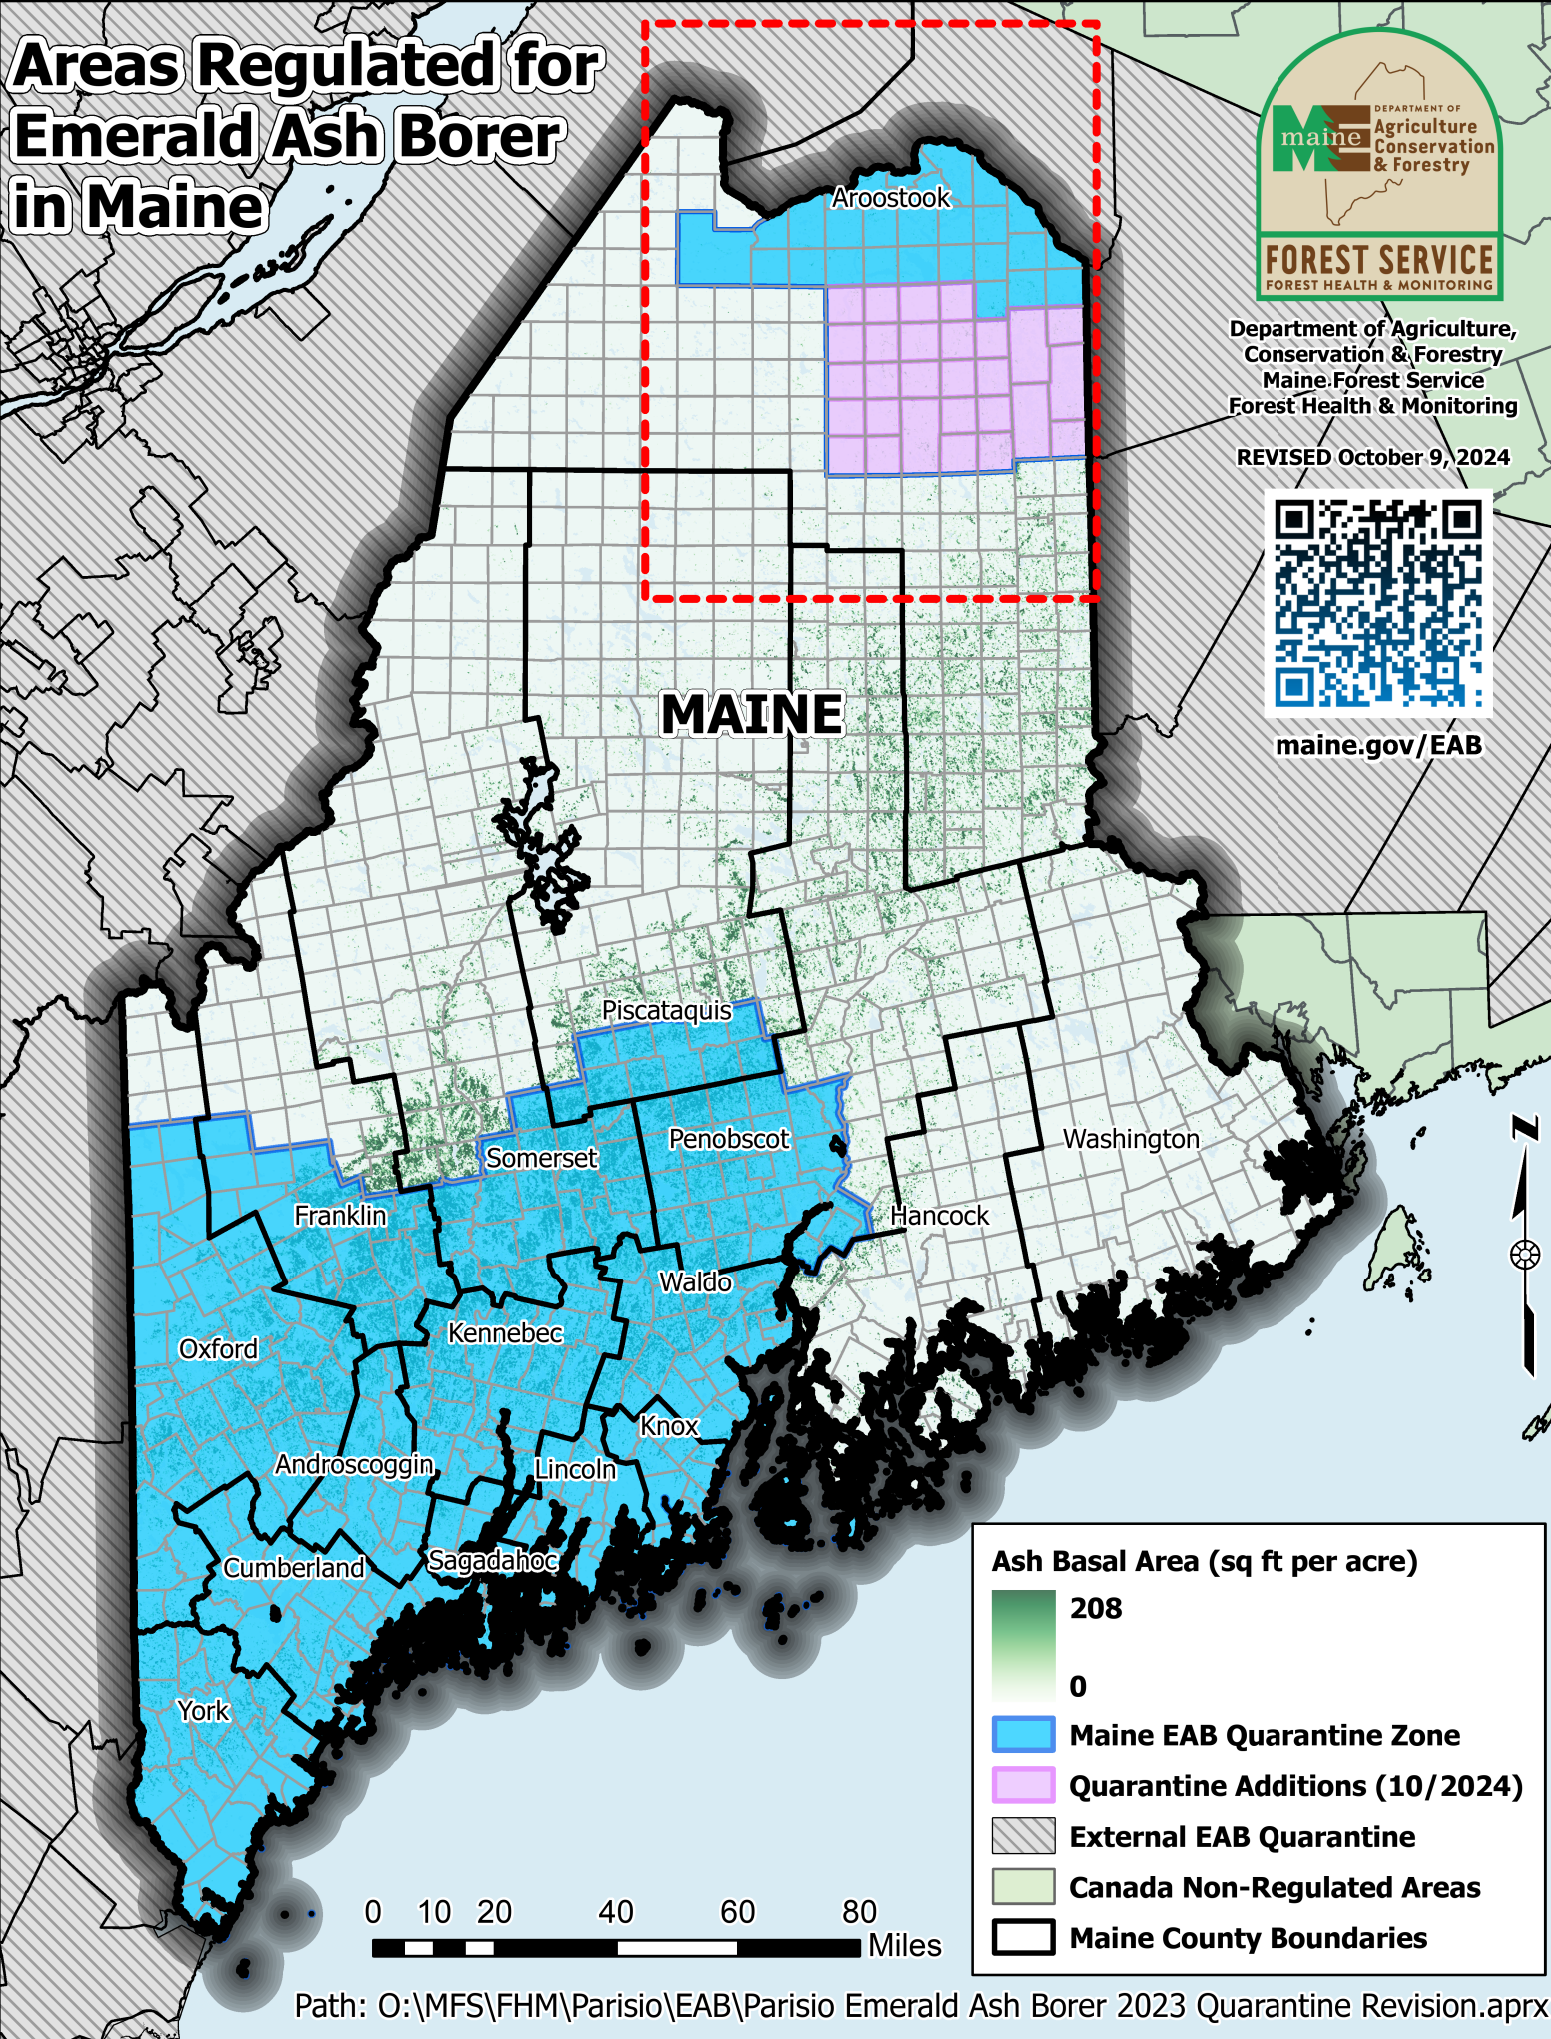

# Areas Regulated for Emerald Ash Borer in Maine

# Areas Regulated for Emerald Ash Borer in Northern Maine